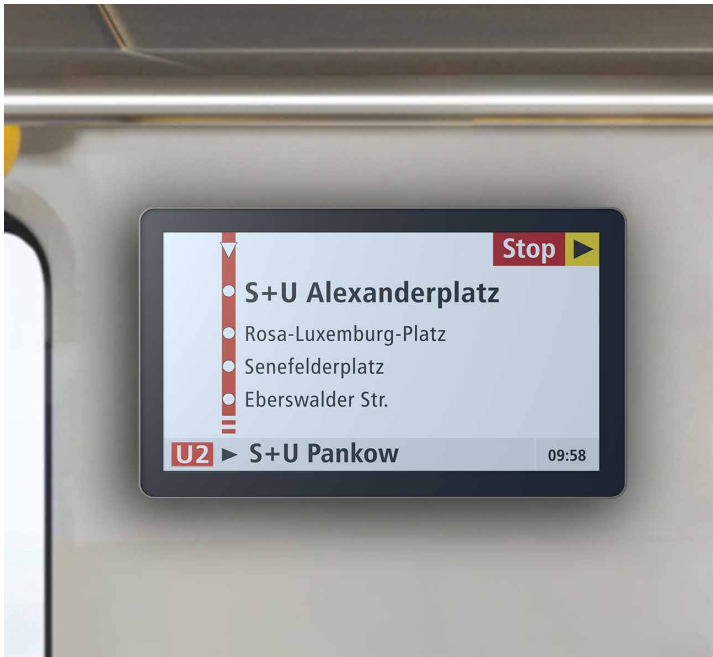

INFOTAINMENT DISPLAY WALL

NEW!

ULTRA FLAT

AND CAN BE INTEGRATED ALMOST EVERYWHERE

Infotainment Display Wall is only 30 mm deep.

THE NEW SUPER THIN TFT DISPLAYS

- Easy wall mounting in super thin chic design
- Excellent picture quality at the highest level
- As an addition to existing systems or part of a complete system

Thanks to the small installation depth of 30 mm and the integrated electronics, simple mounting is possible, e.g. on the side walls.

MAXIMUM FLEXIBILITY IN INTERIOR DESIGN

With an installation depth of only 30mm, this display is the ideal solution when space is at a premium. Because the ultra-flat design offers you extensive freedom of integration. The technology behind it is called Optical Bonding and can do even more: The contrast is increased and disturbing reflections are minimized, which significantly improves readability no matter from which viewing angle.

So if you're looking for extremely flexible, economical displays: you've found them.

INFOTAINMENT DISPLAY WALL 24"

Technology	TFT/LCD
Color Depth	True Colour (16.7 million colors)
Active Display Area	527 mm x 296 mm
Resolution	1.920 x 1.080
Luminance	typ. 500 cd/m ² (Nits)
Viewing Angle	178° (h), 178° (v), wide viewing angle

INFOTAINMENT DISPLAY WALL 28"

Technology	TFT/LCD
Color Depth	True Colour (16.7 million colors)
Active Display Area	698 mm x 90 mm
Resolution	1.920 x 248
Luminance	typ. 500 cd/m ² (Nits)
Viewing Angle	178° (h), 178° (v), wide viewing angle